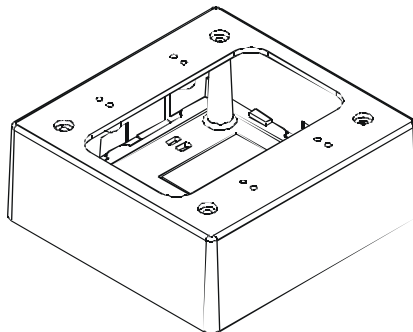

E-Z 75 DG-W
Available in Red
for Horn Strobes
E-Z 75 DG-R