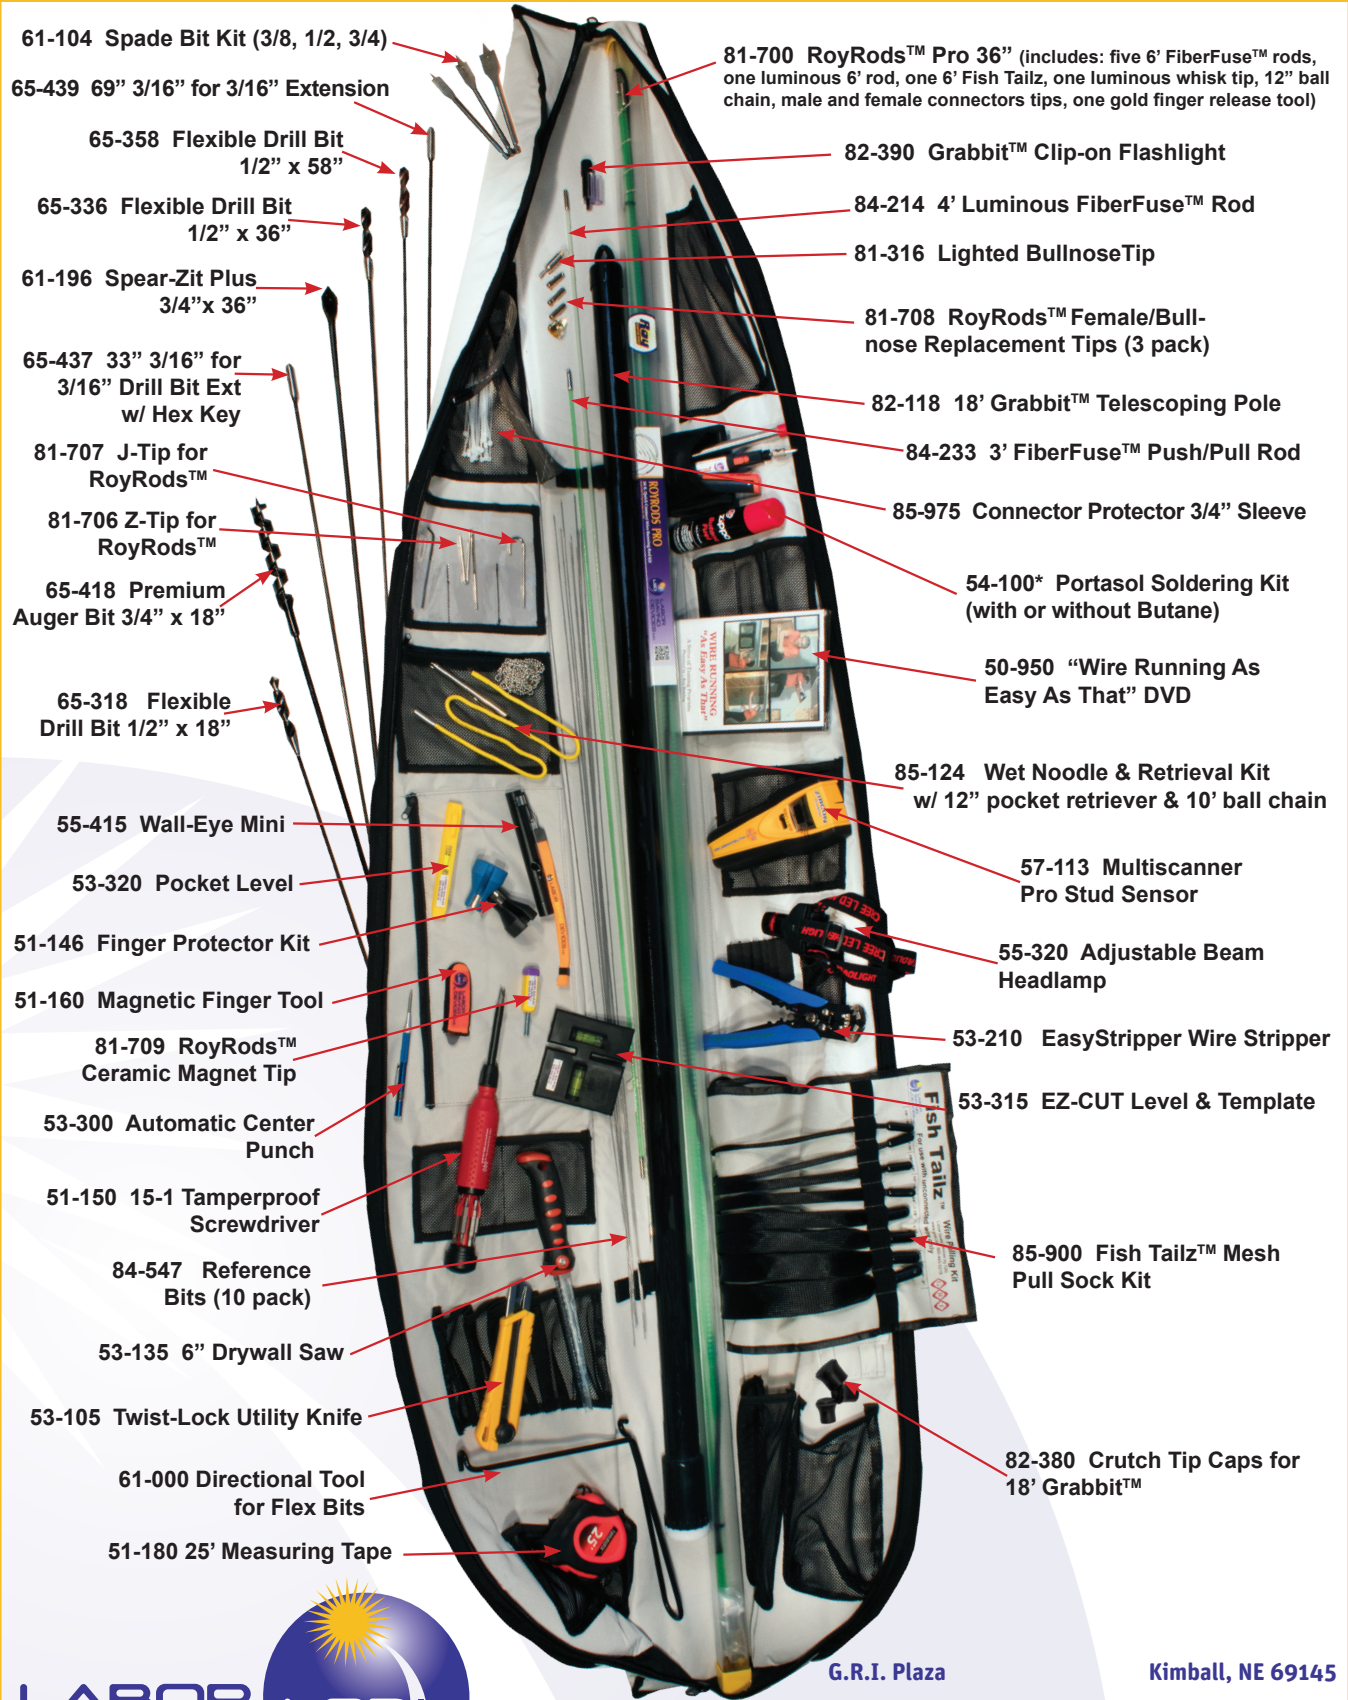

ROYRODS™ QUICK CONNECT ROD SYSTEM

RATMM

- 61-104 Spade Bit Kit (3/8, 1/2, 3/4)
- 65-439 69" 3/16" for 3/16" Extension
- 65-358 Flexible Drill Bit 1/2" x 58"
- 65-336 Flexible Drill Bit 1/2" x 36"
- 61-196 Spear-Zit Plus 3/4" x 36"
- 65-437 33" 3/16" for 3/16" Drill Bit Ext w/ Hex Key
- 81-707 J-Tip for RoyRods™
- 81-706 Z-Tip for RoyRods™
- 65-418 Premium Auger Bit 3/4" x 18"
- 65-318 Flexible Drill Bit 1/2" x 18"
- 55-415 Wall-Eye Mini
- 53-320 Pocket Level
- 51-146 Finger Protector Kit
- 51-160 Magnetic Finger Tool
- 81-709 RoyRods™ Ceramic Magnet Tip
- 53-300 Automatic Center Punch
- 51-150 15-1 Tamperproof Screwdriver
- 84-547 Reference Bits (10 pack)
- 53-135 6" Drywall Saw
- 53-105 Twist-Lock Utility Knife
- 61-000 Directional Tool for Flex Bits
- 51-180 25' Measuring Tape

- 81-700 RoyRods™ Pro 36" (includes: five 6' FiberFuse™ rods, one luminous 6' rod, one 6' Fish Tailz, one luminous whisk tip, 12" ball chain, male and female connectors tips, one gold finger release tool)
- 82-390 Grabbit™ Clip-on Flashlight
- 84-214 4' Luminous FiberFuse™ Rod
- 81-316 Lighted BullnoseTip
- 81-708 RoyRods™ Female/Bull-nose Replacement Tips (3 pack)
- 82-118 18' Grabbit™ Telescoping Pole
- 84-233 3' FiberFuse™ Push/Pull Rod
- 85-975 Connector Protector 3/4" Sleeve
- 54-100* Portasol Soldering Kit (with or without Butane)
- 50-950 "Wire Running As Easy As That" DVD
- 85-124 Wet Noodle & Retrieval Kit w/ 12" pocket retriever & 10' ball chain
- 57-113 Multiscanner Pro Stud Sensor
- 55-320 Adjustable Beam Headlamp
- 53-210 EasyStripper Wire Stripper
- 53-315 EZ-CUT Level & Template
- 85-900 Fish Tailz™ Mesh Pull Sock Kit
- 82-380 Crutch Tip Caps for 18' Grabbit™