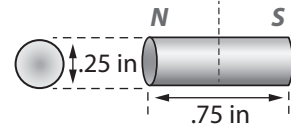

Mighty Mag

WWW.GRISK.COM

Rare Earth Magnets

MM-400
3/8" Dia. x 1/8"

MM-600
5/8" Dia. x 1/8"

MM-10
1/4" Dia. x 3/4"

MMF-875
1/8" x 3/8" x 7/8"

CMMF-875
In case
.22" x .46" x .96"