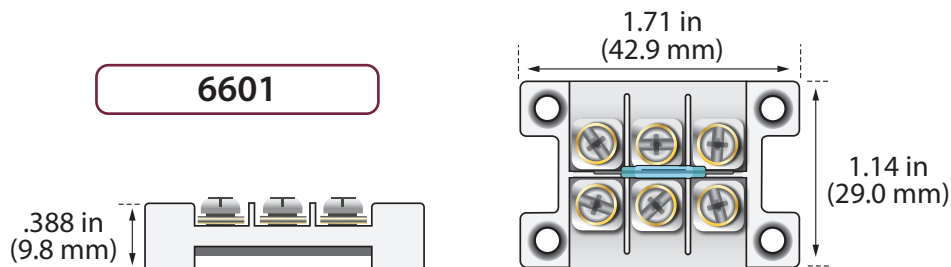

Junction Box

WWW.GRISK.COM

6600 / 6601

- ◆ Wire capture terminals
 - ◆ Reed tamper
- ◆ Barrier wall design to prevent shorting
 - ◆ Provides for wire concealment
 - ◆ Expert appearing installation
 - ◆ Private labeling available

Part Numbers

- | | |
|------|--|
| 6600 | 6 Terminal junction box with cover
Wire capture style terminals
Box size: 1 7/8" L x 1 1/4" W x 5/8" H
Includes 4 - #4 x 1 flathead screws |
| 6601 | 6 Terminal junction box with tamper and cover
Wire capture style terminals
Box size: 1 7/8" L x 1 1/4" W x 5/8" H
Includes 4 - #4 x 1 flathead screws |