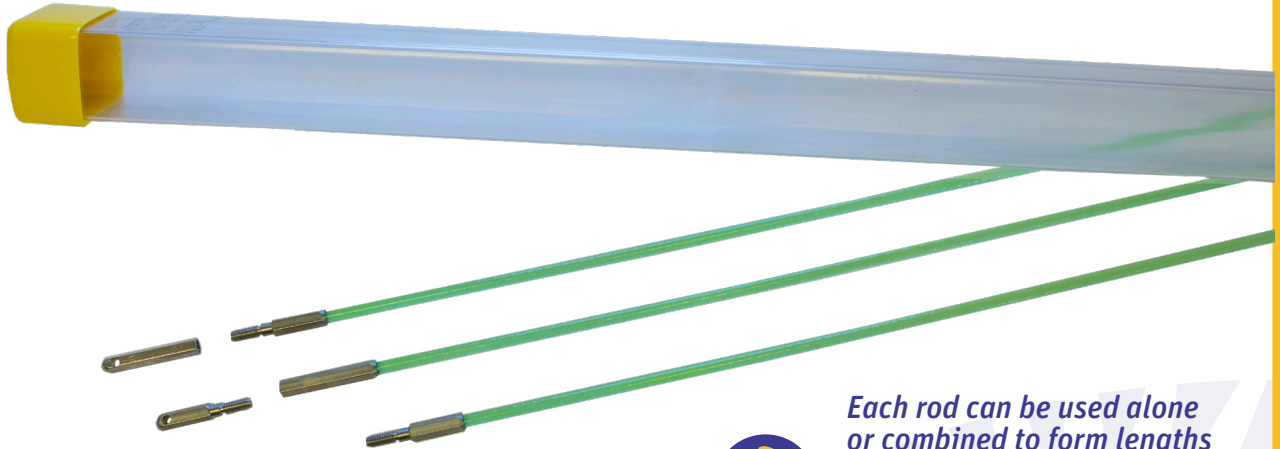

Creep-Zit™ Threaded Rods

Creep-Zit™ 9 Foot

Each rod can be used alone or combined to form lengths from 3 to 9 feet. Ideal for new or occasional installers or as replacement parts.

This innovative kit is offered as a result of direct requests from installers. Designed to offer a versatile three piece system of varying length rods for a total of 9 feet.

- Three 3 ft rods with a male threaded connector end on one end and a female threaded connector end on the other.
- One male bullnose tip
- One female bullnose tip

DESCRIPTION	PART NO.	MODEL
Creep-Zit™ 9 Foot Kit	LS-84-240	LS9FT

FiberFuse™ - The Professional Standard

Our FiberFuse™ construction provides a superior rod that is strong and durable with excellent flexibility, shape memory and performance. *See page 84 for more information about our proprietary FiberFuse™ fiberglass construction process.* The unique construction is more expensive to make than our competitor's rods, but well worth it. FiberFuse™ rods will not produce the micro splinters of glass fibers that can get into your hands like other rods on the market. All FiberFuse™ rods can be purchased separately in either threaded connectors or quick connect, as single rods or in kits to provide ultimate versatility and value.