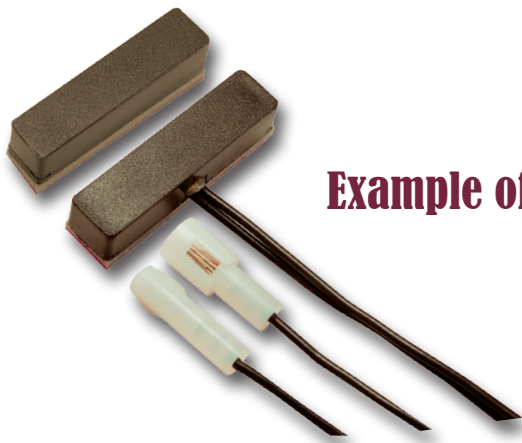

CUSTOM PROXIMITY SENSOR

- ◇ Adhesive mount
- ◇ Special connectors
- ◇ Special wires and special materials
 - ◇ Hermetically sealed reed switch
- ◇ Hi-Rel for switching low level loads
 - ◇ Custom requirements on request