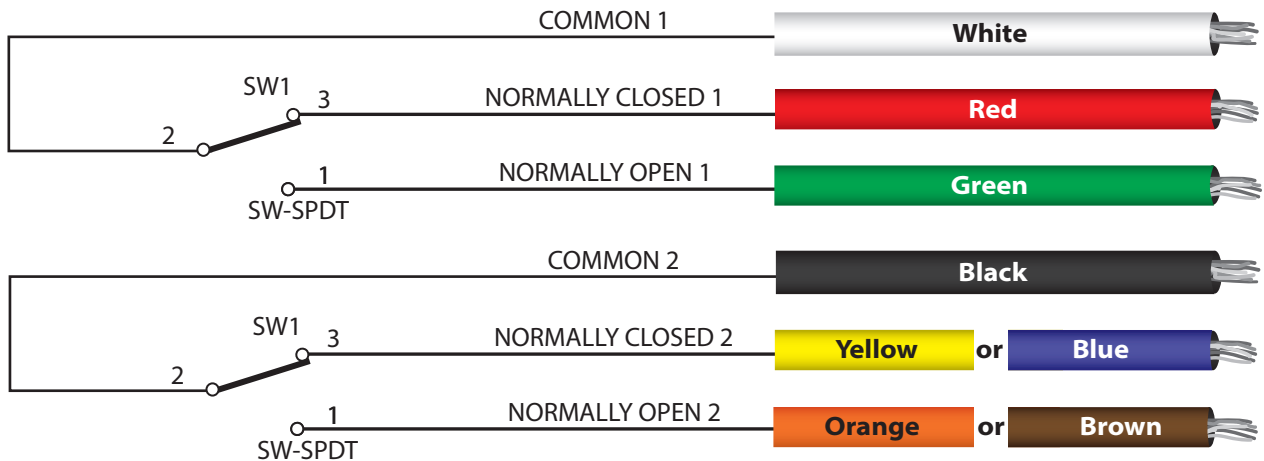

STANDARD WIRING DIAGRAM

GEORGE RISK INDUSTRIES, INC
1-800-445-5218 sales@grisk.com
WWW.GRISK.COM

STANDARD Single Pole / Double Throw Switches SPDT

4704A

STANDARD Double Pole / Double Throw Switches DPDT

NOTE: NOT ALL GRI SWITCHES USE THESE WIRE COLORS