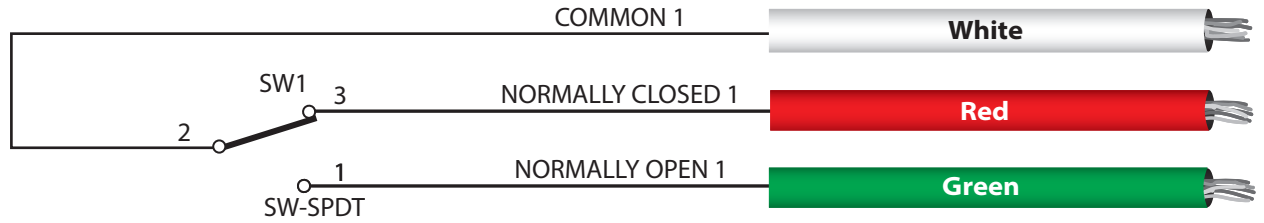

STANDARD WIRING DIAGRAM

GEORGE RISK INDUSTRIES, INC
1-800-445-5218 sales@grisk.com
WWW.GRISK.COM

STANDARD Single Pole / Double Throw Switches SPDT

4704A

STANDARD Double Pole / Double Throw Switches DPDT

NOTE: NOT ALL GRI SWITCHES USE THESE WIRE COLORS