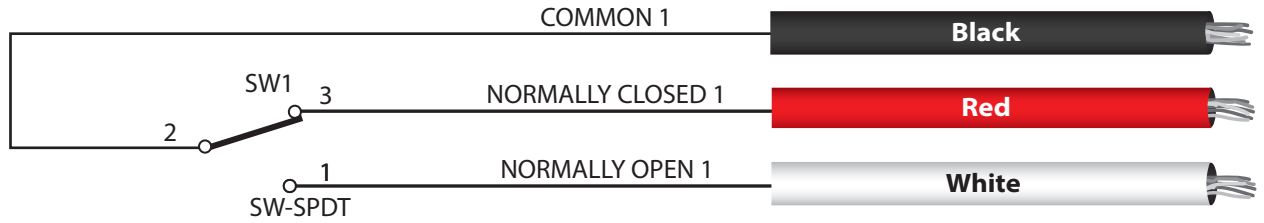

STANDARD WIRING DIAGRAM

GEORGE RISK INDUSTRIES, INC
1-800-445-5218 sales@grisk.com
WWW.GRISK.COM

STANDARD Single Pole / Double Throw Switches SPDT

4704A

STANDARD Double Pole / Double Throw Switches DPDT

NOTE: NOT ALL GRI SWITCHES USE THESE WIRE COLORS