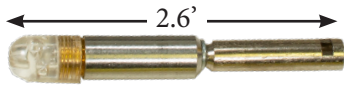

## Lighted Bullnose Tips

### *The Original Lighted Bullnose Tip*

Our patented Lighted Bullnose Tip helps fish wire in hot, dirty, dark places, which is tough enough without the hassle of finding the rod ends you're looking for to attach wires. The LBT makes rod location a snap! Now you're in and out quickly and efficiently to move onto the next job. Small enough to fit through a 3/8" hole and 3 wire attachment holes in the lighted tip cap.

- Long life, ultra bright LED technology makes the LBT essential for locating rod ends in even the darkest places such as attics and crawlspaces
- Battery life tested for over 100 continuous hours!
- Shock resistant - meaning years of trouble free use
- 3 wire attachment points
- Fits drilled holes as small as 3/8"
- Precision steal construction with a rugged Lexan™ bullnose tip disperses light for added visibility

- Batteries replenish after each use, lasting up to 14 days of continual, diminishing light
- One battery can last up to 30 hours if used once a day for an hour
- Precision steel construction with rugged Lexan™ bullnose tip disperses light for added visibility
- Shock resistant for years of trouble free use
- Diameter is 9.5 mm, fits in a 3/8" drilled hole
- 3 wire attachment points
- Available in packs of 5